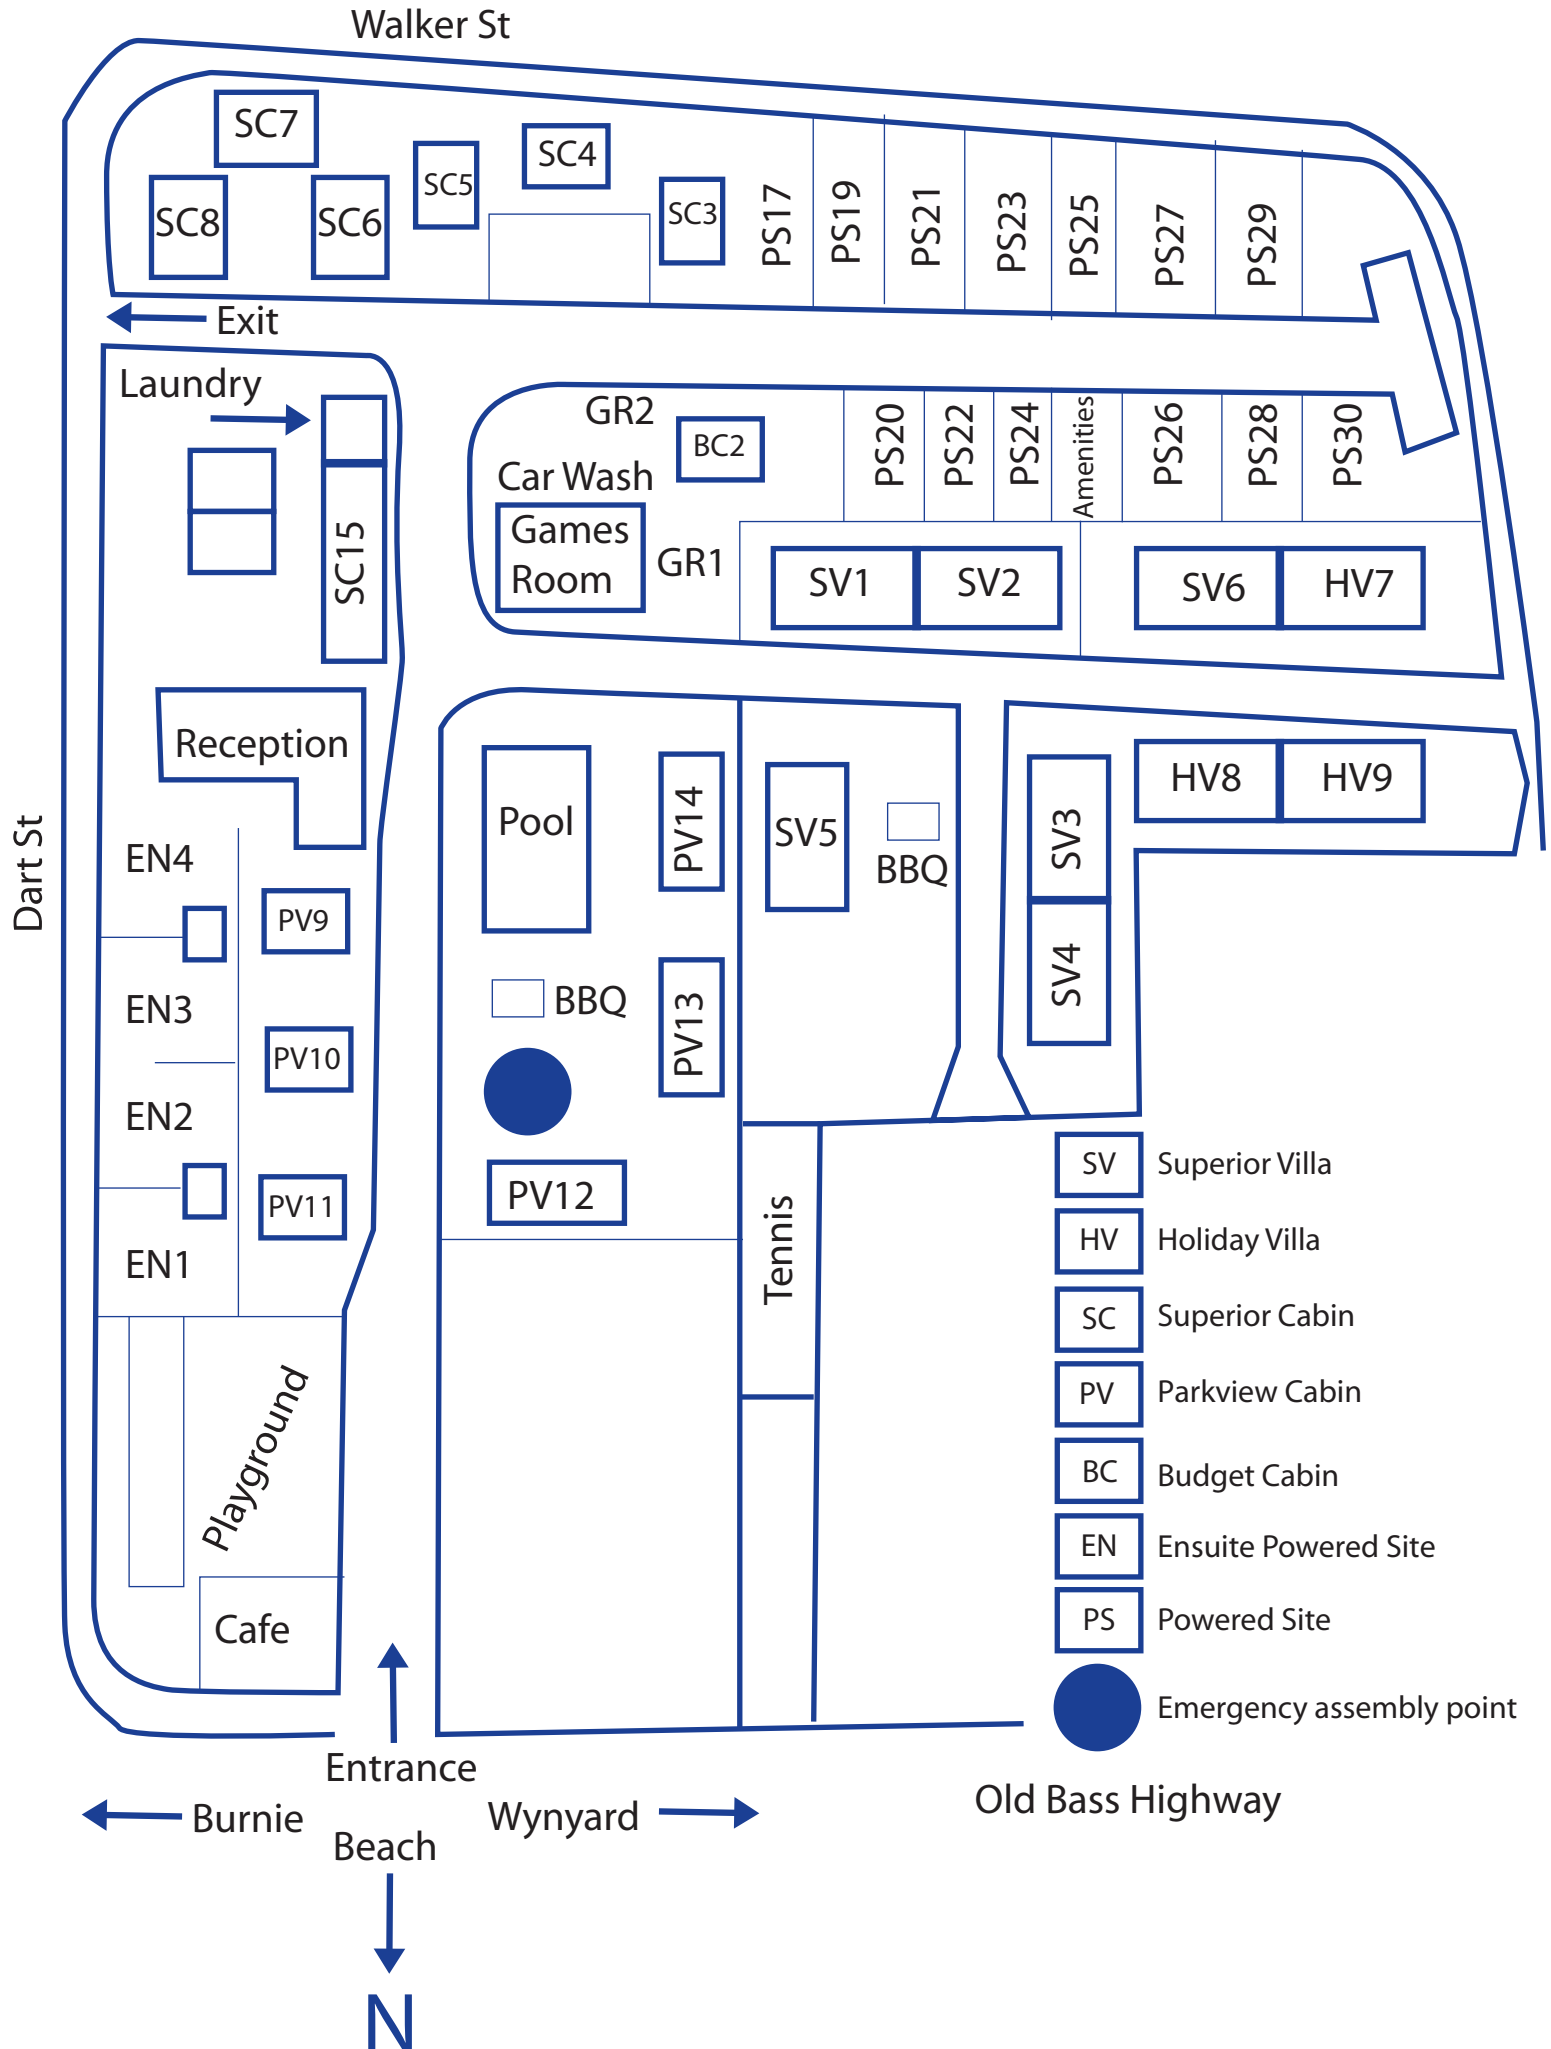

Leisure Ville Fire Evacuation Plan and Map

Walker St

SC7

SC8

SC6

SC5

SC4

SC3

PS17

PS19

PS21

PS23

PS25

PS27

PS29

Exit

Laundry

SC15

GR2

Car Wash

BC2

PS20

PS22

PS24

Amenities

PS26

PS28

PS30

Games Room

GR1

SV1

SV2